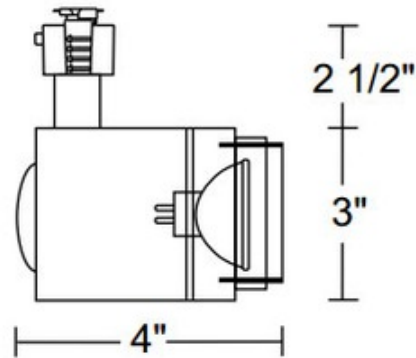

Product Number: JUN26104			
Company:		Fixture Type:	Date: Mar 19, 2018
Project:		Approved By:	

Fax: (773) 883-6131

Phone: 866-954-4489

Address: 1718 W. Fullerton Ave. Chicago IL 60614

www.Lightology.com