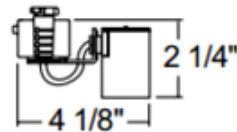

Product Number: JUN26105			
Company:		Fixture Type:	Date: Mar 17, 2018
Project:		Approved By:	

#1000TR-UNIMISW-004H1-00WH

Fax: (773) 883-6131

Phone: 866-954-4489

Address: 1718 W. Fullerton Ave. Chicago IL 60614

www.Lightology.com