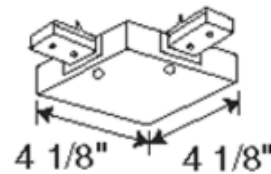

T35 Trac-Master T-Bar Adjustable Joiner Feed

Description:

Trac-Master T-Bar Adjustable Joiner Feed joins two trac sections to make a 90 degree angle or straight run. Wiring compartment contains standard 1/2 inch knockouts. Feeds from above when T-bar is directly above trac. Finish in Black, White or Silver. For use with Juno Lighting Trac-Master 1-circuit 120 volt line voltage trac system.

Shown in: White

List Price: \$25.29
 Our Price: \$15.17

Shade Color: N/A
 Body Finish: White
 Lamp: N/A
 Wattage: N/A
 Dimmer: N/A
 Dimensions: 4.1"W x 4.1"D

Product Number: JUN26106			
Company:		Fixture Type:	Date: Mar 18, 2018
Project:		Approved By:	