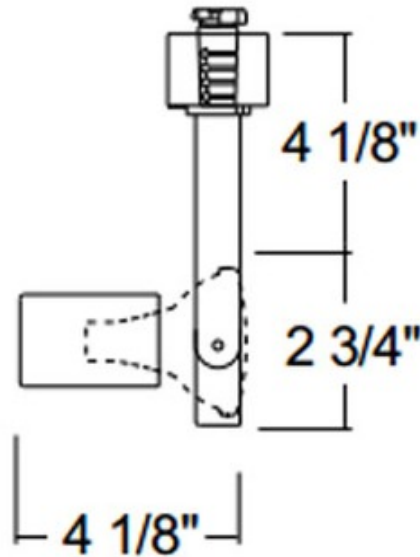

T362 PAR20 Open Back Track Fixture 120V

Description:

T362 PAR20 Open Back Track Fixture features clean, functional lines that allow maximum adjustability. Open back spotlights relamp from back, have floating socket mount, and on/off switch. Finish available in White, Black, or Satin Chrome. One 35-50 watt, 120 volt PAR20 medium base lamp is required, but not included. UL listed. Compatible with Juno Lighting Trac-Lites, Trac-Master 1-circuit and Trac-Master 2-circuit 120 volt line voltage track systems.

Shown in: White

List Price: \$71.04
 Our Price: \$42.62

Shade Color: N/A
 Body Finish: White
 Lamp: 1 x PAR20/Medium (E26)/50W/120V Halogen
 Wattage: 50W
 Dimmer: Incandescent
 Dimensions: 6.9"H x 2.75"W