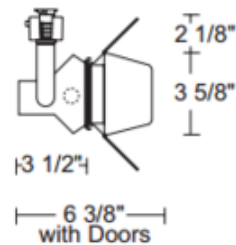

Product Number: JUN26114			
Company:		Fixture Type:	Date: Mar 23, 2018
Project:		Approved By:	

#1000TR-FLOODWB-006H1-CLBK

Fax: (773) 883-6131

Phone: 866-954-4489

Address: 1718 W. Fullerton Ave. Chicago IL 60614

www.lightology.com