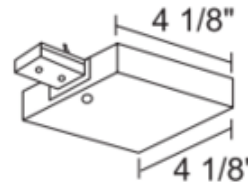

T36 Trac-Master T-Bar End Feed Connector

Description:

T36 Trac-Master T-Bar End Feed. Wiring compartment contains standard 1/2 inch knockouts. Feeds surface trac from above when T-bar is directly above trac. Finish available in Black, White or Silver. UL listed.

Shown in: White

List Price: \$22.82
 Our Price: \$13.69

Shade Color: N/A
 Body Finish: White
 Lamp: N/A
 Wattage: N/A
 Dimmer: N/A
 Dimensions: 4.125"W x 4.125"D

Product Number: JUN26122			
Company:		Fixture Type:	Date: Apr 19, 2018
Project:		Approved By:	