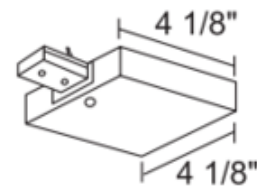

BRAND

Juno Lighting

DESCRIPTION

T36 Trac-Master T-Bar End Feed. Wiring compartment contains standard 1/2 inch knockouts. Feeds surface trac from above when T-bar is directly above trac. Finish available in Black, White or Silver. UL listed.

Shown in: White

SHADE COLOR	N/A
BODY FINISH	White
WATTAGE	N/A
DIMMER	N/A
DIMENSIONS	4.125"W x 4.125"D
LAMP	N/A

SPEC # JUN26122

COMPANY	PROJECT	FIXTURE TYPE	APPROVED BY	DATE