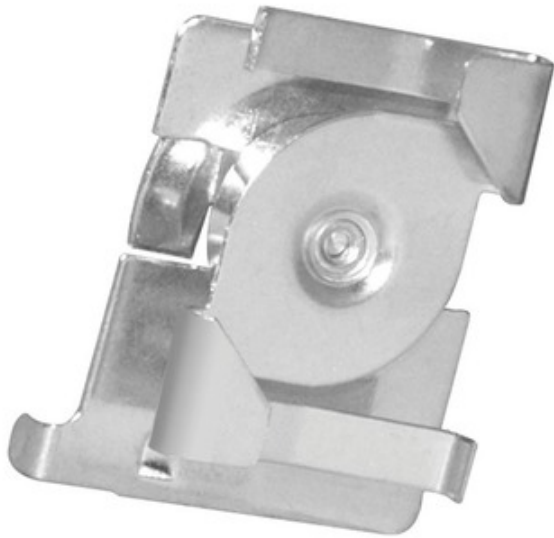

T37D Trac Master T-Bar Clip 15/16 with Spacer

Description:

T37D Trac-Master 15/16 inch T-Bar Attachment Clip is used to attach Trac-Master trac to inverted tee ceilings using flush tiles. Accommodates a comprehensive range of T-bar styles and dimensions. Use two for 2 or 4 foot track and three for 6, 8 or 12 foot track. For use with Juno Lighting Trac-Master 1-circuit and 2-circuit 120 volt line voltage trac systems.

Shown in: Aluminum

List Price: \$4.44
 Our Price: \$2.66

Shade Color: N/A
 Body Finish: Aluminum
 Lamp: N/A
 Wattage: N/A
 Dimmer: N/A
 Dimensions: N/A

Product Number: JUN26123			
Company:		Fixture Type:	Date: Apr 23, 2018
Project:		Approved By:	