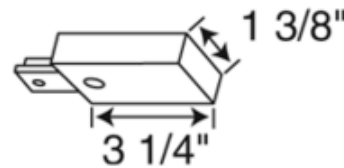

T38 Trac-Master End Feed Connector

Description:

T38 Trac-Master End Feed Connector enables trac to be fed from above with flexible conduit, BX, or end feed in pendant systems. Accepts standard 1/2 inch connector. Finish available in Black, White or Silver. UL listed.

Shown in: White

List Price: \$14.19
 Our Price: \$8.51

Shade Color: N/A
 Body Finish: White
 Lamp: N/A
 Wattage: N/A
 Dimmer: N/A
 Dimensions: 3.25"W x 1.4"D

Product Number: JUN26126			
Company:		Fixture Type:	Date: Apr 24, 2018
Project:		Approved By:	