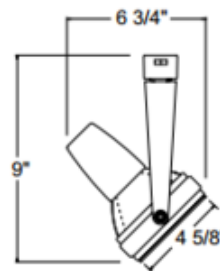

Product Number: JUN26140			
Company:		Fixture Type:	Date: Mar 21, 2018
Project:		Approved By:	

#1000TR-OPENBAC-007H1-00WH

Fax: (773) 883-6131

Phone: 866-954-4489

Address: 1718 W. Fullerton Ave. Chicago IL 60614

www.Lightology.com