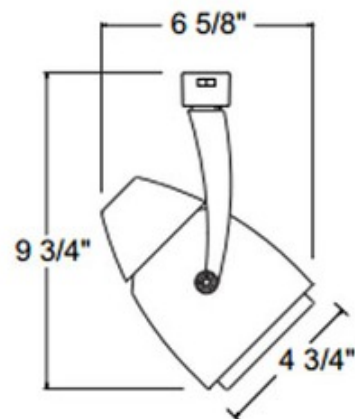

BRAND

Juno Lighting

DESCRIPTION

T408 PAR30 Conix Track Fixture offers a sleek sculptured look and style that is unparalleled in the industry. Its elegance is carried through the entire design for a fresh, contemporary appeal. The Conix fixture relamps from the front and has snap-in accessory holders. Lampholder has integral horizontal rotation and vertical aiming locks. Greater than 360 degree horizontal rotation eliminates aiming dead spots. 90 degree vertical aiming capability. Vertical aiming and horizontal rotation locking screws secure lampholder position during relamping cycles. One 35-75 watt, 120 volt PAR30 medium base bulb is required, but not included. Halogen bulb option dimmable with a standard incandescent dimmer. Check with bulb manufacturer for dimmer compatibility when using LED bulb option. Optional optical accessories available, sold separately. UL listed. Compatible with Juno Lighting Trac-Lites, Trac-Master 1-circuit and Trac-Master 2-circuit 120 volt line voltage track systems.

SHADE COLOR	N/A
BODY FINISH	White
WATTAGE	75W
DIMMER	Standard 120V
DIMENSIONS	4.75"W x 9.75"H
BULB NOT INCLUDED	
LAMP	1 x PAR30/Medium (E26)/75W/120V Halogen 1 x PAR30L/Medium (E26)/120V LED

SPEC # JUN26152