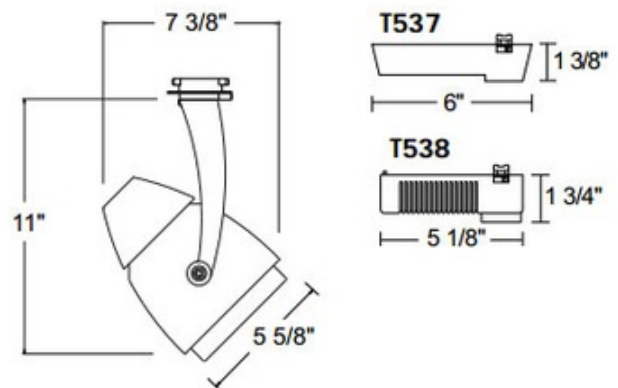

BRAND

Juno Lighting

DESCRIPTION

T411 AR111 Conix Track Fixture offers a sleek sculptured look and style that is unparalleled in the Industry. Its elegance is carried through the entire design for a fresh, contemporary appeal. The Conix fixture relamps from the front and has snap-in accessory holders. Lampholder has integral horizontal rotation and vertical aiming locks. Greater than 360 degree horizontal rotation eliminates aiming dead spots. 90 degree vertical aiming capability. Vertical aiming and horizontal rotation locking screws secure lampholder position during relamping cycles. One 75 watt, 12 volt AR111 screw terminal lamp is required, but not included. Halogen bulb option dimmable with a low voltage electronic dimmer. Check with bulb manufacturer for dimmer compatibility when using LED bulb option. Optional optical accessories available, sold separately. UL listed. Compatible with Juno Lighting Trac-Lites, Trac-Master 1-circuit and Trac-Master 2-circuit 120 volt line voltage track systems. Requires T537 or T538 12 volt electronic transformer, sold separately.

SHADE COLOR	N/A
BODY FINISH	White
WATTAGE	75W
DIMMER	Dimmable
DIMENSIONS	5.6"W
BULB NOT INCLUDED	
LAMP	1 x AR111/G53 (M4)/75W/12V Halogen 1 x AR111/G53 (M4)/12V LED

SPEC # JUN26163

COMPANY	PROJECT	FIXTURE TYPE	APPROVED BY	DATE