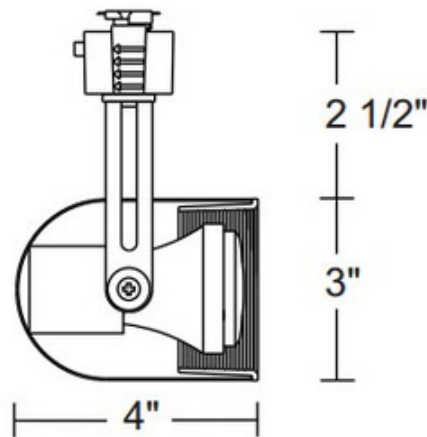

T420 PAR16 Mini Round Back Track Fixture 120V

Description:

T420 Mini PAR16 Flat Back Track Fixture features drawn steel housing with die-formed steel yokes. Finish in White with White baffle or White, Satin Chrome or Black finish with Black baffle. One 45-60 watt, 120 volt PAR16 halogen bulb or LED equivalent is required, but not included. 90 degree vertical aiming capability and 358 degree rotation with two locking screws provided. On-off switch included. PAR16 halogen dimmable with a standard incandescent dimmer. Consult lamp manufacturer for dimmer compatibility when using LED equivalent. Features pull up contact to up position for two circuit application. UL listed. Compatible with Juno Lighting Trac-Lites 1-circuit and Trac-Master 1-circuit and 2-circuit 120 volt line voltage track systems.

Shown in: White/ White Baffle

List Price: \$86.58
Our Price: \$51.95

Shade Color: N/A
Body Finish: White/ White Baffle
Lamp: 1 x PAR16/Medium (E26)/60W/120V Halogen
 1 x PAR16/Medium (E26)/120V LED
Wattage: 60W
Dimmer: Incandescent
Dimensions: 6.5"H x 3"W