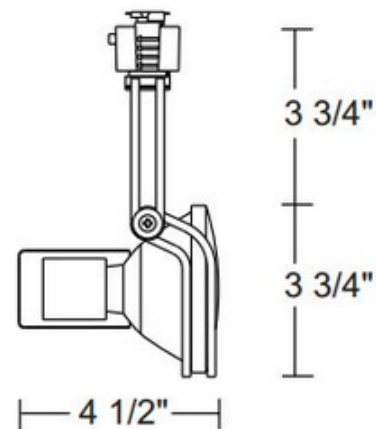

BRAND

Juno Lighting

DESCRIPTION

T435 PAR30 Wireform Track Fixture features square steel wire construction and is available in White finish with White adjusting buttons, Black finish with both Black and Red adjusting buttons, Silver finish with Black adjusting buttons, Satin Chrome with Black adjusting buttons. 90 degree vertical aiming capability and 358 degree rotation with two locking screws provided. One 75 watt, 120 volt PAR30 medium base bulb is required, but not included. Halogen bulb option dimmable with a standard incandescent dimmer. Check with bulb manufacturer for dimmer compatibility when using LED bulb option. Optional optical accessories available, sold separately. UL listed. Compatible with Juno Lighting Trac-Lites, Trac-Master 1-circuit and Trac-Master 2-circuit 120 volt line voltage track systems.

SHADE COLOR	N/A
BODY FINISH	White
WATTAGE	75W
DIMMER	Standard 120V
DIMENSIONS	3.75"W x 4.5"D
BULB NOT INCLUDED	
LAMP	1 x PAR30/Medium (E26)/75W/120V Halogen 1 x PAR30S/Medium (E26)/120V LED

SPEC # JUN26179