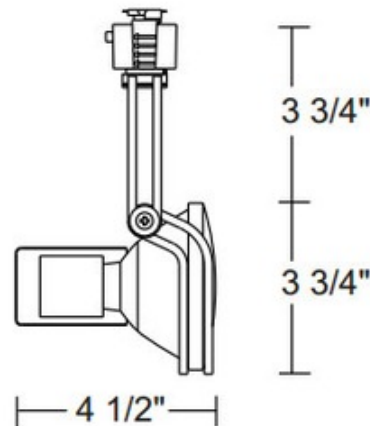

T435 PAR30 Wireform Track Fixture 120V

Description:

T435 PAR30 Wireform Track Fixture features square steel wire construction and is available in White finish with White adjusting buttons, Black finish with both Black and Red adjusting buttons, Silver finish with Black adjusting buttons, Satin Chrome with Black adjusting buttons. 90 degree vertical aiming capability and 358 degree rotation with two locking screws provided. One 75 watt, 120 volt PAR30 medium base bulb is required, but not included. Halogen bulb option dimmable with a standard incandescent dimmer. Check with bulb manufacturer for dimmer compatibility when using LED bulb option. Optional optical accessories available, sold separately. UL listed. Compatible with Juno Lighting Trac-Lites, Trac-Master 1-circuit and Trac-Master 2-circuit 120 volt line voltage track systems.

Shown in: White

List Price: \$126.54
Our Price: \$75.92

Shade Color: N/A
Body Finish: White
Lamp: 1 x PAR30/Medium (E26)/75W/120V Halogen
 1 x PAR30S/Medium (E26)/120V LED
Wattage: 75W
Dimmer: Incandescent
Dimensions: 3.75"W x 4.5"D