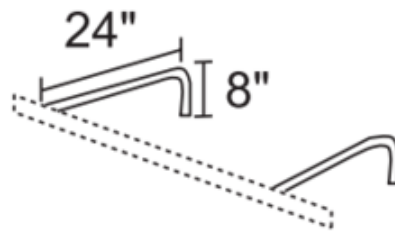

T47 Trac-Master Outrigger Bracket

Description:

Trac-Master outrigger bracket (non-electrified). For mounting track out from wall. Use two for 2, 4, or 6 foot track sections, three for 8 foot track sections and four for 12 foot track sections. Order track and connectors separately. For portable electrical feed use T22 or T122 Cord and Plug connector. For permanent wiring use T38 end feed connector. Finish available in White or Black. UL Listed.

Shown in: White

List Price: \$64.38
 Our Price: \$38.63

Shade Color: N/A
 Body Finish: White
 Lamp: N/A
 Wattage: N/A
 Dimmer: N/A
 Dimensions: 8"H x 24"D

Product Number: JUN26185			
Company:		Fixture Type:	Date: Apr 25, 2018
Project:		Approved By:	