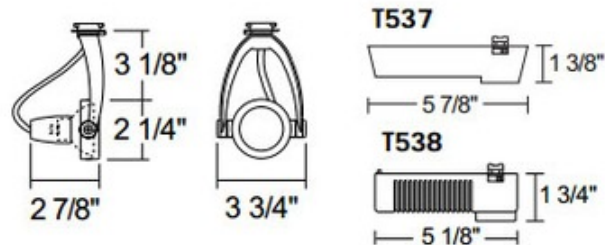

T480 MR16 Wishbone Track Fixture 12V

Description:

T480 MR16 Wishbone Track Fixture offers a sleek sculptured look and style that is unparalleled in the Industry. Its elegance is carried through the entire design for a fresh, contemporary appeal. The Wishbone fixture relamps from the front and has snap-in accessory holders. Lampholder has integral horizontal rotation and vertical aiming locks. Greater than 360 degree horizontal rotation eliminates aiming dead spots. 90 degree vertical aiming capability. Vertical aiming and horizontal rotation locking screws secure lampholder position during relamping cycles. Finish available in White, Black or Silver. Silver finish features Black adjusting buttons. One 20-50 watt, 12 volt GU5.3 MR16 bulb is required, but not included. Requires T537 or T538 12 volt solid state electronic transformer, sold separately. Halogen bulb option dimmable with a low voltage electronic dimmer. Check with bulb manufacturer for dimmer compatibility when using LED bulb option. Optional optical accessories available, sold separately. UL listed. Compatible with Juno Lighting Trac-Lites, Trac-Master 1-circuit and Trac-Master 2-circuit 120 volt line voltage track systems. Requires T537 or T538 12 volt solid state electronic transformer, sold separately.

Shown in: White

List Price: \$124.32
Our Price: \$74.59

Shade Color: N/A
Body Finish: White
Lamp: 1 x MR16/GU5.3 (bipin)/50W/12V Halogen
 1 x MR16/GU5.3 (bipin)/12V LED
Wattage: 50W
Dimmer: Dimmable
Dimensions: 3.75"W x 2.9"D