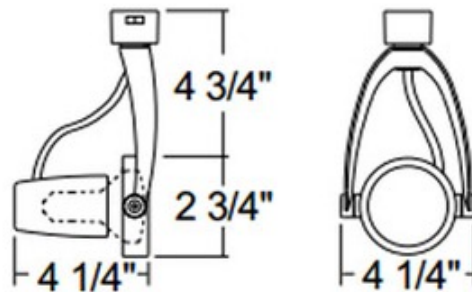

T482 PAR20 Wishbone Track Fixture 120V

**Description:**

T482 PAR20 Wishbone Track Fixture features a sleek sculptured look and style that is unparalleled in the industry. The elegance is carried through the entire design for a fresh, contemporary appeal. Features molded polycarbonate yoke with die-formed steel ring body. Greater than 360 degree horizontal rotation eliminates aiming dead spots. Features 90 degree aiming capability. Vertical aiming locking screws secure lampholder position during relamping cycles. Finish available in White, Black or Silver. Silver finish features Black adjusting buttons. One 35-50 watt, 120 volt PAR20 medium base bulb is required, but not included. Halogen and incandescent bulb options dimmable with a standard incandescent dimmer. Check with bulb manufacturer for dimmer compatibility when using LED bulb option. UL listed. Compatible with Juno Lighting Trac-Lites, Trac-Master 1-circuit and Trac-Master 2-circuit 120 volt line voltage track systems.

Shown in: White

**List Price:** \$93.24  
**Our Price:** \$55.94

**Shade Color:** N/A  
**Body Finish:** White  
**Lamp:** 1 x PAR20/Medium (E26)/50W/120V Halogen  
**Wattage:** 50W  
**Dimmer:** Incandescent  
**Dimensions:** 4.25"W x 4.25"D