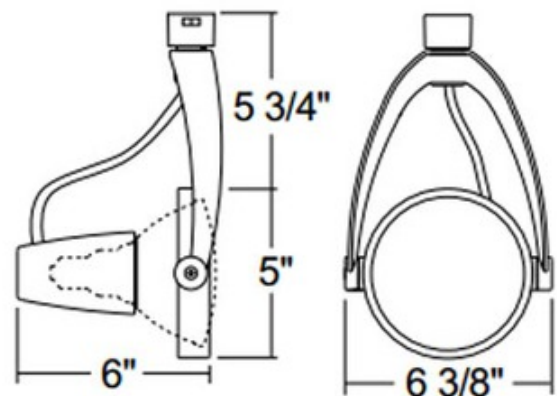

**BRAND**

Juno Lighting

**DESCRIPTION**

T487 PAR38 Wishbone Track Fixture features a sleek sculptured look and style that is unparalleled in the industry. The elegance is carried through the entire design for a fresh, contemporary appeal. Features molded polycarbonate yoke with die-formed steel ring body. Greater than 360 degree horizontal rotation eliminates aiming dead spots. Features 90 degree aiming capability. Vertical aiming locking screws secure lampholder position during relamping cycles. Finish available in White, Black or Silver. Silver finish features Black adjusting buttons. One 45-150 watt, 120 volt PAR38 medium base bulb is required, but not included. Halogen and incandescent bulb options dimmable with a standard incandescent dimmer. Check with bulb manufacturer for dimmer compatibility when using LED bulb option. UL listed. Optional optical accessories available, sold separately. Compatible with Juno Lighting Trac-Lites, Trac-Master 1-circuit and Trac-Master 2-circuit 120 volt line voltage track systems.

<b>SHADE COLOR</b>	N/A
<b>BODY FINISH</b>	White
<b>WATTAGE</b>	150W
<b>DIMMER</b>	Standard 120V
<b>DIMENSIONS</b>	6.38"W x 10.75"H x 6"D
<b>BULB NOT INCLUDED</b>	
<b>LAMP</b>	1 x PAR38/Medium (E26)/150W/120V Halogen 1 x PAR38/Medium (E26)/120V LED