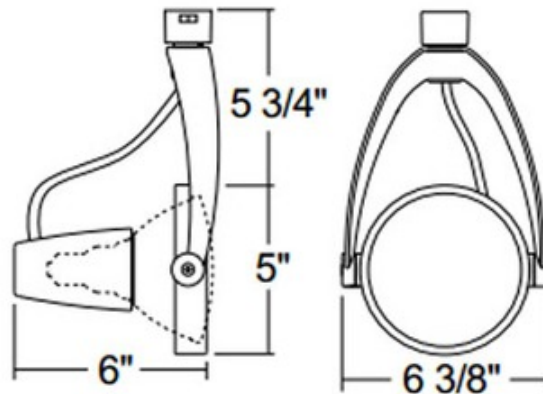

T487 PAR38 Wishbone Track Fixture 120V

Description:

T487 PAR38 Wishbone Track Fixture features a sleek sculptured look and style that is unparalleled in the industry. The elegance is carried through the entire design for a fresh, contemporary appeal. Features molded polycarbonate yoke with die-formed steel ring body. Greater than 360 degree horizontal rotation eliminates aiming dead spots. Features 90 degree aiming capability. Vertical aiming locking screws secure lampholder position during relamping cycles. Finish available in White, Black or Silver. Silver finish features Black adjusting buttons. One 45-150 watt, 120 volt PAR38 medium base bulb is required, but not included. Halogen and incandescent bulb options dimmable with a standard incandescent dimmer. Check with bulb manufacturer for dimmer compatibility when using LED bulb option. UL listed. Optional optical accessories available, sold separately. Compatible with Juno Lighting Trac-Lites, Trac-Master 1-circuit and Trac-Master 2-circuit 120 volt line voltage track systems.

Shown in: White

List Price: \$128.76
 Our Price: \$77.26

Shade Color: N/A
 Body Finish: White
 Lamp: 1 x PAR38/Medium (E26)/150W/120V Halogen
 1 x PAR38/Medium (E26)/120V LED
 Wattage: 150W
 Dimmer: Incandescent
 Dimensions: 10.75"H x 6.38"W x 6"D