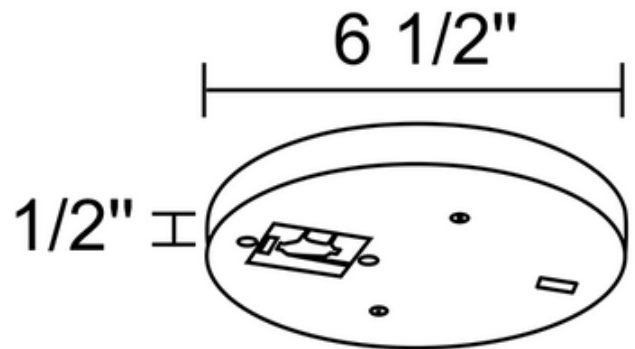

BRAND

Juno Lighting

DESCRIPTION

The T58 12 Volt Monopoint Adapter mounts directly to the outlet box and is offset to accept compatible power pack styles. Power pack latch locks in. Compatible with Juno Lighting T252L or Trac-Lites R Series low-voltage power packs.

Shown in: Black

SHADE COLOR	N/A
BODY FINISH	Black
WATTAGE	N/A
DIMMER	N/A
DIMENSIONS	6.5"W x 0.5"H
LAMP	N/A

SPEC # JUN26241

COMPANY	PROJECT	FIXTURE TYPE	APPROVED BY	DATE