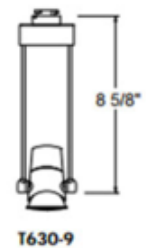

BRAND

Juno Lighting

DESCRIPTION

T630 MR16 Trapezia Track Fixture suspend the MR16 lamp down from the track with the grace of a trapeze artist. Slender 9 long tubes conceal lamp lead wires feeding into an elegantly sculpted die-cast lamp housing. Rod length is fixed at factory. Great for display, exhibition, and gallery lighting. Features 90 degree vertical aiming capability and a 358 degree rotation. Finish available in Silver. One 50 watt, 12 volt GU5.3 MR16 bulb is required, but not included. May be used with up to two 2 inch accessories and/or barn doors simultaneously with accessory holder T7400, sold separately. Halogen bulb option dimmable with a low voltage electronic dimmer, sold separately. Check with bulb manufacturer for dimmer compatibility when using LED bulb option. UL listed. Compatible with Juno Lighting Trac-Lites, Trac-Master 1-circuit and Trac-Master 2-circuit 120 volt line voltage track systems. Requires T537 low voltage electronic transformer, sold separately.

SHADE COLOR	N/A
BODY FINISH	White
WATTAGE	50W
DIMMER	Dimmable
DIMENSIONS	9"L
BULB NOT INCLUDED	
LAMP	1 x MR16/GU5.3 (bipin)/50W/12V Halogen 1 x MR16/GU5.3 (bipin)/12V LED

SPEC # JUN26263

COMPANY	PROJECT	FIXTURE TYPE	APPROVED BY	DATE