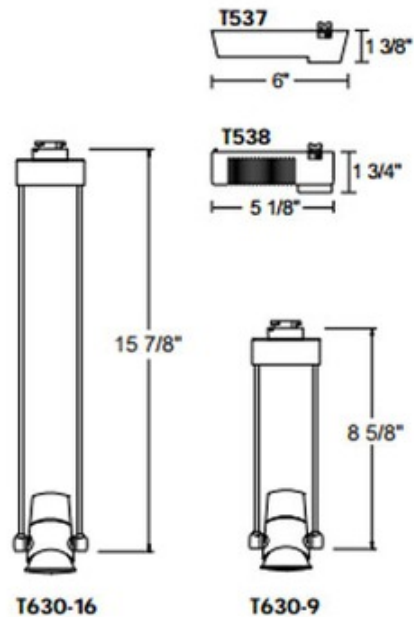

# T630 MR16 Trapezia Track Fixture 12V

**Description:**

T630 MR16 Trapezia Track Fixture suspend the MR16 lamp down from the track with the grace of a trapeze artist. Slender 9 or 16 inch long tubes conceal lamp lead wires feeding into an elegantly sculpted die-cast lamp housing. Rod length is fixed at factory. Great for display, exhibition, and gallery lighting. Features 90 degree vertical aiming capability and a 358 degree rotation. Finish available in White, Black or Silver. One 50 watt, 12 volt GU5.3 MR16 bulb is required, but not included. May be used with up to two 2 inch accessories and/or barn doors simultaneously with accessory holder T7400, sold separately. Halogen bulb option dimmable with a low voltage electronic dimmer, sold separately. Check with bulb manufacturer for dimmer compatibility when using LED bulb option. UL listed. Compatible with Juno Lighting Trac-Lites, Trac-Master 1-circuit and Trac-Master 2-circuit 120 volt line voltage track systems. Requires T537 or T538 low voltage electronic transformer, sold separately.

Shown in: White

**List Price:** \$106.56  
**Our Price:** \$63.94

**Shade Color:** N/A  
**Body Finish:** White  
**Lamp:** 1 x MR16/GU5.3 (bipin)/50W/12V Halogen  
 1 x MR16/GU5.3 (bipin)/12V LED  
**Wattage:** 50W  
**Dimmer:** Dimmable  
**Dimensions:** 9"L