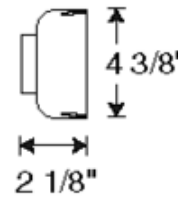

# T63 Baffled Hood Accessory

**Description:**

T63 Baffled Hood Accessory for use with 65 watt BR30 or 75 watt PAR30L lamps. Finish available in White or Black with a Black baffle. 4.38 inch diameter x 2.1 inch depth.

Shown in: Black/ Black Baffle

List Price: \$42.18  
 Our Price: \$25.31

Shade Color: N/A  
 Body Finish: Black/ Black Baffle  
 Lamp: N/A  
 Wattage: N/A  
 Dimmer: N/A  
 Dimensions: 4.38"W x 2.1"D

Product Number: <b>JUN26266</b>			
Company:		Fixture Type:	Date: Apr 25, 2018
Project:		Approved By:	