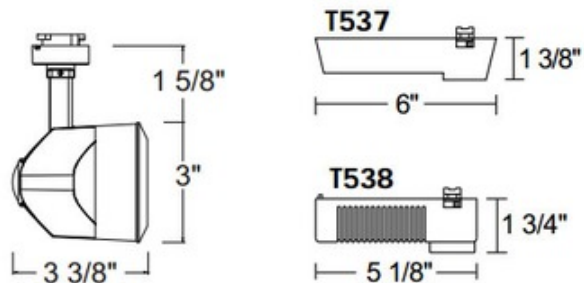

# T640 MR16 Gyrus Track Fixture 12V

**Description:**

T640 MR16 Gyrus Track Fixture combines dramatic aerodynamic styling with the convenience of a front relamping gimbal ring. Features 90 degree vertical aiming capability and 358 degree rotation. Die cast aluminum construction with finish available in Silver, White or Black. Accommodates up to two accessories simultaneously. Clear glass lens included with fixture. One 35-75 watt, 12 volt GU5.3 MR16 bulb is required, but not included. Halogen option dimmable with a low voltage electronic dimmer. Check with bulb manufacturer for dimmer compatibility when using LED bulb option. Optional optical accessories available, sold separately. UL listed. Compatible with Juno Lighting Trac-Lites, Trac-Master 1-circuit and Trac-Master 2-circuit 120 volt line voltage track systems. Requires T537 or T538 12 volt electronic transformer, sold separately.

Shown in: White

**List Price:** \$113.22  
**Our Price:** \$67.93

**Shade Color:** N/A  
**Body Finish:** White  
**Lamp:** 1 x MR16/GU5.3 (bipin)/50W/12V Halogen  
 1 x MR16/GU5.3 (bipin)/12V LED  
**Wattage:** 50W  
**Dimmer:** Dimmable  
**Dimensions:** 4.6"H x 3"W