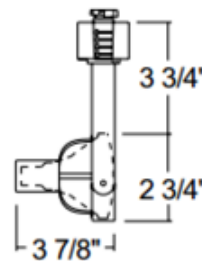

T687 PAR20 Front Lamp Gimbal Track Fixture 120V

**Description:**

T687 PAR20 Front Lamp Gimbal Track Fixture features the clean, functional lines that allow for maximum adjustability. Front loading gimbal fixtures relamp from the front, have fixed socket mount and on/off switch. The minimum profile with stylized yoke design is ideal for retail and commercial applications. Features die-formed steel body available in Black, White, Silver or Natural Aluminum. 90 degree vertical aiming capability and 358 rotation. One 50 watt, 120 volt PAR20 medium base bulb is required, but not included. Halogen bulb option dimmable with a standard incandescent dimmer, sold separately. Check with bulb manufacturer for dimmer compatibility when using LED bulb option. Compatible with Juno Lighting Trac-Lites, Trac-Master 1-circuit and Trac-Master 2-circuit 120 volt line voltage track systems.

Shown in: White

**List Price:** \$59.94  
**Our Price:** \$35.96

**Shade Color:** N/A  
**Body Finish:** White  
**Lamp:** 1 x PAR20/Medium (E26)/50W/120V Halogen  
 1 x PAR20/Medium (E26)/120V LED  
**Wattage:** 50W  
**Dimmer:** Incandescent  
**Dimensions:** 6.5"H x 2.75"W x 3.9"D