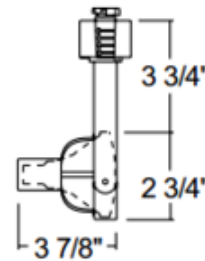

BRAND

Juno Lighting

DESCRIPTION

T687 PAR20 Front Lamp Gimbal Track Fixture features the clean, functional lines that allow for maximum adjustability. Front loading gimbal fixtures relamp from the front, have fixed socket mount and on/off switch. The minimum profile with stylized yoke design is ideal for retail and commercial applications. Features die-formed steel body. 90 degree vertical aiming capability and 358 rotation. One 50 watt, 120 volt PAR20 medium base bulb is required, but not included. Halogen bulb option dimmable with a standard incandescent dimmer, sold separately. Check with bulb manufacturer for dimmer compatibility when using LED bulb option. Compatible with Juno Lighting Trac-Lites, Trac-Master 1-circuit and Trac-Master 2-circuit 120 volt line voltage track systems.

SHADE COLOR	N/A
BODY FINISH	White
WATTAGE	50W
DIMMER	Standard 120V
DIMENSIONS	2.75"W x 6.5"H x 3.9"D
BULB NOT INCLUDED	
LAMP	1 x PAR20/Medium (E26)/50W/120V Halogen 1 x PAR20/Medium (E26)/120V LED

SPEC # JUN26275