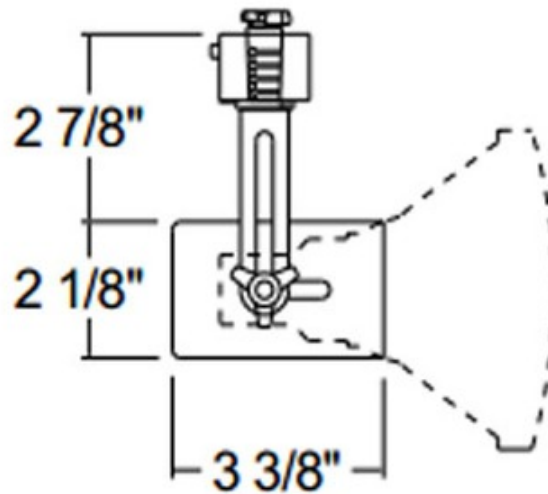

T691 PAR38 Hi-Tech Mini Swivel Universal Track Fixture 120V

Description:

T691 Hi-Tech Mini Swivel Universal Track Fixture offers a wide range of lamp options depending on the application. Medium base porcelain with nickel plated copper screw shell. Socket adjustable for proper lamp positioning. Features 90 degree vertical aiming capability and 358 degree rotation. Finish available in Black, White or Natural. One 120 volt, 45-60 watt PAR16, 35-50 watt PAR20, 35-75 watt PAR30 or 45-150 watt PAR38 medium base bulb is required, but not included. Halogen bulb option dimmable with a standard incandescent dimmer. Check with bulb manufacturer for dimmer compatibility when using LED bulb option. UL listed. Compatible with Juno Lighting Trac-Lites 1-circuit and Trac-Master 1-circuit and 2-circuit 120 volt line voltage track systems.

Shown in: White

List Price: \$39.96
 Our Price: \$23.98

- Shade Color: N/A
 Body Finish: White
 Lamp:
 1 x PAR38/Medium (E26)/150W/120V Halogen
 1 x PAR38/Medium (E26)/120V LED
 1 x PAR16/Medium (E26)/120V Halogen
 1 x PAR16/Medium (E26)/120V LED
 1 x PAR20/Medium (E26)/120V Halogen
 1 x PAR20/Medium (E26)/120V LED
 1 x PAR30S/Medium (E26)/120V Halogen
 1 x PAR30S/Medium (E26)/120V LED
 Wattage: 150W
 Dimmer: Incandescent
 Dimensions: 2.1"W x 3.38"D

Product Number: JUN26284			
Company:		Fixture Type:	Date: Apr 20, 2018
Project:		Approved By:	

#1000TR-MISWVP-003H1-00WH

Fax: (773) 883-6131

Phone: 866-954-4489

Address: 1718 W. Fullerton Ave. Chicago IL 60614