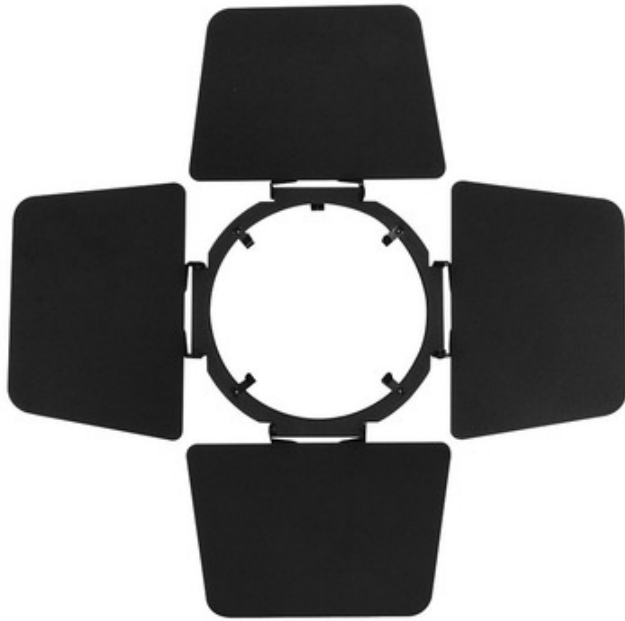

T74 Barn Door Accessory

Description:

The T74 Barn Door Accessory clamps to the spotlight and creates a theatrical look while controlling the spill light from the lamp. Finish Black. For use with specific Juno Lighting track heads.

Shown in: Black

List Price: \$48.84
 Our Price: \$29.30

Shade Color: N/A
 Body Finish: Black
 Lamp: N/A
 Wattage: N/A
 Dimmer: N/A
 Dimensions: N/A

Product Number: JUN26314			
Company:		Fixture Type:	Date: Apr 22, 2018
Project:		Approved By:	