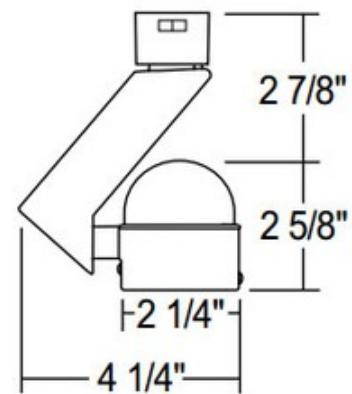

BRAND

Juno Lighting

DESCRIPTION

T807 MR16 Slant Mesh Back Track Fixture with its angular design cleverly disguises the integral solid state electronic transformer. The slant transformer allows 90 degree vertical aiming capability in both directions and 358 degree horizontal rotation. On-off switch included. Finish available in White or Black. One 20-50 watt, 12 volt GU5.3 MR16 bulb is required, but not included. Halogen bulb option dimmable with a low voltage electronic dimmer, sold separately. Check with bulb manufacturer for dimmer compatibility when using LED bulb option. UL listed. Compatible with Juno Lighting Trac-Lites, Trac-Master 1-circuit and Trac-Master 2-circuit 120 volt line voltage track systems.

SHADE COLOR	N/A
BODY FINISH	White
WATTAGE	50W
DIMMER	Dimmable
DIMENSIONS	2.25"W x 5.5"H
BULB NOT INCLUDED	
LAMP	1 x MR16/GU5.3 (bipin)/50W/12V Halogen 1 x MR16/GU5.3 (bipin)/12V LED

SPEC # JUN26315

COMPANY	PROJECT	FIXTURE TYPE	APPROVED BY	DATE