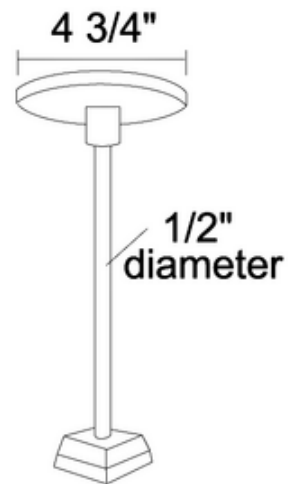

**BRAND**

Juno Lighting

**DESCRIPTION**

T-Bar Pendant Stem Kit enables trac to be mounted at ideal heights without having to lower the entire ceiling plane. Available in 12, 18, 24, 36, or 48 inch stem lengths. Finish available in Black, White or Silver. Use two for 2 or 4 foot sections of trac, three for 6 or 8 foot sections of track, or four for 12 foot sections of trac. For electrical feed, order T93 wireway cover, sold separately. Compatible with Trac-Lites, Trac-Master 1-circuit and Trac-Master 2-circuit 120 volt line voltage track systems. Can be used with a selection of Navilite exit signs. UL listed.

*Shown in: White*

SHADE COLOR	N/A
BODY FINISH	White
WATTAGE	N/A
DIMMER	N/A
DIMENSIONS	12"L x 4.75"W
LAMP	N/A

SPEC # JUN26326

COMPANY	PROJECT	FIXTURE TYPE	APPROVED BY	DATE