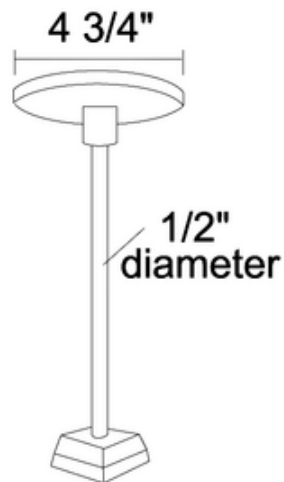

# T91 Rigid Ceiling Pendant Stem Kit

**Description:**

Rigid Ceiling Pendant Stem Kit attaches directly to a junction box and enables trac to be mounted closer to the objects being illuminated. Available in 12, 18, 24, 36, or 48 inch stem lengths. Finish available in Black, White, Silver or Bronze. Use two for 2 or 4 foot sections of trac, three for 6 or 8 foot sections of track, or four for 12 foot sections of trac. For electrical feed order T93 wireway cover, sold separately. For use with Trac-Master and Trac-Lites trac systems. Can be used with a selection of Navilite exit signs. UL listed.

Shown in: White

List Price: \$64.38  
 Our Price: \$38.63

Shade Color: N/A  
 Body Finish: White  
 Lamp: N/A  
 Wattage: N/A  
 Dimmer: N/A  
 Dimensions: 36"L x 4.75"W

Product Number: <b>JUN26342</b>			
Company:		Fixture Type:	Date: Apr 21, 2018
Project:		Approved By:	