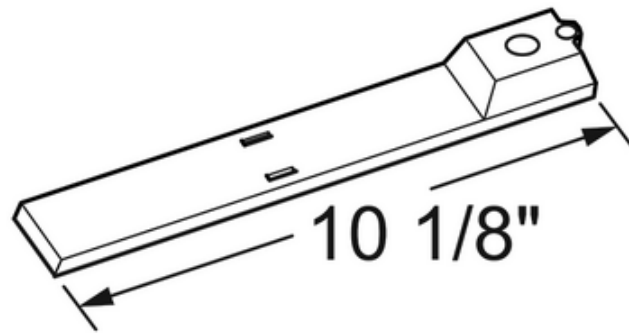

# T93 Wireway Cover For Pendant Stem Kit

**Description:**

T93 Wireway Cover for pendant stem kits T90 and T91. Finish available in Black, White, Silver or Bronze. Conceals electrical feed wires from stem to track connector. One cover required for each track feed. Compatible with Juno Lighting Trac-Lites, Trac-Master 1-circuit and Trac-Master 2-circuit 120 volt line voltage track systems.

Shown in: White

List Price: \$22.20  
 Our Price: \$13.32

Shade Color: N/A  
 Body Finish: White  
 Lamp: N/A  
 Wattage: N/A  
 Dimmer: N/A  
 Dimensions: 10.1"W

Product Number: <b>JUN26349</b>			
Company:		Fixture Type:	Date: Mar 17, 2018
Project:		Approved By:	