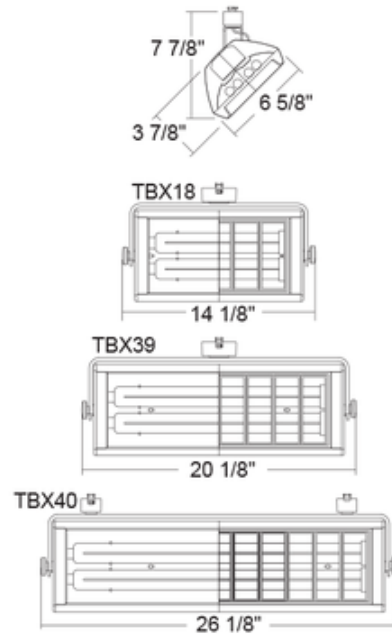

# Trac-Master Biax Wall Wash Head

**Description:**

Trac-Master Biax Wall Wash Head is a compact fluorescent track fixture that is approximately 3 times more efficient than halogen. Available in White, Silver or Black finish. Available in a TBX18, TBX39 and TBX40 option. TBXE series biax wall wash fixtures provide widespread, uniform illumination for perimeter walls and displays using popular biaxial compact fluorescent lamps. The fixture has a single adapter and can be rotated off-axis from the trac for additional aiming flexibility. Features 90 degree vertical aiming capability and 358 degree rotation. TBX40 has 90 degree vertical aiming capability only. Suitable for ceiling mount applications only. 120 volt 2G11 4-pin high lumen rapid start GE, Philips or Osram Sylvania compact fluorescent bulbs are required, but not included. HPF 120 volt electronic ballast. TBX18: 14.1 inch width x 3.9 inch depth x 7.9 inch height. TBX39: 20.1 inch width x 3.9 inch depth x 7.9 inch height. TBX40: 26.1 inch width x 3.9 inch depth x 7.9 inch height. Rated lamp life of up to 20,000 hours. Optional molded louver can be specified in white, clear-specular, or black finish, sold separately. For use with Juno Lighting 1 and 2 circuit Trac-Master, 1 circuit Trac-Lites, and 1-circuit Recessed line voltage track systems.

Shown in: White

**List Price:** \$270.84  
**Our Price:** \$162.50

**Shade Color:** N/A  
**Body Finish:** White  
**Lamp:** 2 x T5/2G11/18W/120V Compact Fluorescent  
**Wattage:** 36W  
**Dimmer:** Not Dimmable  
**Dimensions:** 7.88"H x 14.1"W x 3.9"D