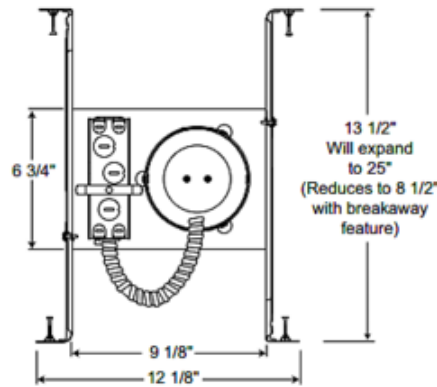

TC1 4 Inch Non-IC New Construction Housing

Description:

TC1 4 inch Non-IC New Construction Housing is designed for use in non-insulated areas. If installed where insulation is present, the insulation must be pulled back 3 inches from all sides of the housing. Accommodates ceiling thickness up to 1.25 inch. One 120 volt, PAR20, R20, PAR16, R14 intermediate or R16 intermediate medium base halogen/incandescent or LED equivalent are required, but not included. GU10 MR16 halogen or LED equivalent option available when used with GU10 socket whip accessory. Halogen/incandescent lamps dimmable with a standard incandescent dimmer. Consult lamp manufacturer for dimmer compatibility when using LED equivalent lamp. UL listed for through-branch wiring, damp locations and IP. Trims 11, 12, 4101, 4012 and 4181 are wet location approved for covered ceiling applications. Trims 14 and 17 are wet location approved for covered ceiling applications when used with outdoor rated lamps. 12.1 inch length x 6.75 inch width x 5.4 inch height. A complete fixture includes a housing and trim, sold separately.

Technical Information

- Wall Type: N/A
- Ceiling Type: Drywall with Trim
- Dimmer: Dimmable
- Housing Type: New Construction NON IC
- Dimensions: 11.75" L x 5.25" H x 6.75" W
- Housing Height: 6"
- Aperture Size: 0.000"
- Product Dimensions: 4.50 inch ceiling cutout