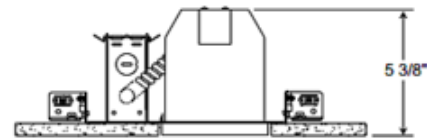

TC1 4 Inch Non-IC New Construction Housing

Description:

TC1 4 inch Non-IC New Construction Housing is designed for use in non-insulated areas. If installed where insulation is present, the insulation must be pulled back 3 inches from all sides of the housing. Accommodates ceiling thickness up to 1.25 inch. One 120 volt, PAR20, R20, PAR16, R14 intermediate or R16 intermediate medium base halogen/incandescent or LED equivalent are required, but not included. GU10 MR16 halogen or LED equivalent option available when used with GU10 socket whip accessory. Halogen/incandescent lamps dimmable with a standard incandescent dimmer. Consult lamp manufacturer for dimmer compatibility when using LED equivalent lamp. UL listed for through-branch wiring, damp locations and IP. Trims 11, 12, 4101, 4012 and 4181 are wet location approved for covered ceiling applications. Trims 14 and 17 are wet location approved for covered ceiling applications when used with outdoor rated lamps. 12.1 inch length x 6.75 inch width x 5.4 inch height. A complete fixture includes a housing and trim, sold separately.

Shown in: Aluminum

List Price: \$24.31
 Our Price: \$14.59

- Shade Color: N/A
- Body Finish: Aluminum
- Lamp:
 - 1 x PAR20/Medium (E26)/120V Halogen
 - 1 x MR16/GU10/120V Halogen
 - 1 x MR16/GU10/120V LED
 - 1 x R16/E17 (Intermediate)/120V Incandescent
 - 1 x PAR20/Medium (E26)/120V LED
 - 1 x R14/E17 (Intermediate)/120V Incandescent
 - 1 x R20/Medium (E26)/120V Incandescent
 - 1 x R20/Medium (E26)/120V LED

Technical Information

- Wall Type: N/A
- Ceiling Type: Drywall with Trim
- Dimmer: Dimmable
- Housing Type: New Construction NON IC
- Dimensions: 11.75" L x 5.25" H x 6.75" W
- Housing Height: 6"
- Aperture Size: 0.000"
- Product Dimensions: 4.50 inch ceiling cutout