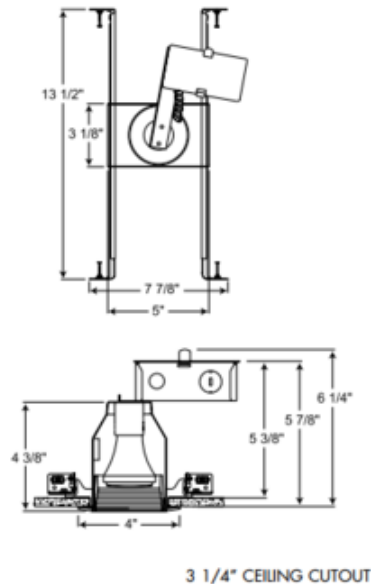

TC18 3 Inch Round Non-IC Housing And Trim

Description:

TC18 3 Inch Round Mini-Downlight Fixture is designed for use in non-insulated areas. If installed where insulation is present, the insulation must be pulled back 3 inches from all sides of the housing. Shipped as a complete unit. Available with a White trim and Black or White baffle. One 60 watt, 120 volt PAR16 medium base halogen or LED equivalent lamp is required, but not included. UL listed for through-branch wiring and damp locations. 13.5 inch length x 7.9 inch width x 5.9 inch height.

Shown in: White/ White Baffle

List Price: \$77.70
 Our Price: \$46.62

Shade Color: N/A
 Body Finish: White/ White Baffle
 Lamp: 1 x PAR16/Medium (E26)/60W/120V Halogen
 1 x PAR16/Medium (E26)/120V LED
 Wattage: 60W
 Dimmer: Dimmable
 Dimensions: 13.5"L x 5.9"H x 7.9"W

Technical Information

Function: Downlight
 Ceiling Type: Drywall with Trim
 Housing Type: New Construction NON IC
 Housing Height: 6"
 Aperture Size: 0.000"
 Product Dimensions: 3.25 inch ceiling cutout