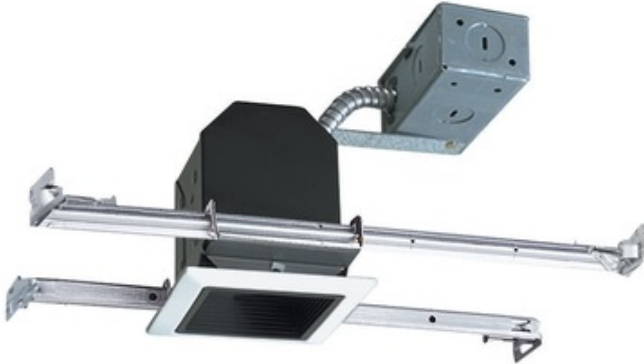

# TC19 3 Inch Square Non-IC Housing And Trim

**Description:**

TC19 3 inch square mini-downlight fixture is designed for use in non-insulated areas. If installed where insulation is present, the insulation must be pulled back 3 inches from all sides of the housing. Shipped as a complete unit with a White trim and Black baffle. Suitable for new or remodel installation. One 60 watt, 120 volt PAR16 lamp or LED equivalent is required, but not included. UL listed for through-branch wiring and damp locations. 13.5 inch length x 7.9 inch width x 5.9 inch height.

Shown in: White / Black Alzak

List Price: \$111.00  
 Our Price: \$66.60

Shade Color: N/A  
 Body Finish: White / Black Alzak  
 Lamp: 1 x PAR16/Medium (E26)/60W/120V Halogen  
 1 x PAR16/Medium (E26)/120V LED  
 Wattage: 60W  
 Dimmer: Dimmable  
 Dimensions: 13.5"L x 5.9"H x 7.9"W

**Technical Information**

Function: Downlight  
 Ceiling Type: Drywall with Trim  
 Housing Type: New Construction NON IC  
 Housing Height: 6"  
 Aperture Shape: Square  
 Aperture Size: 2.500"  
 Product Dimensions: 3.25in sq ceiling cutout