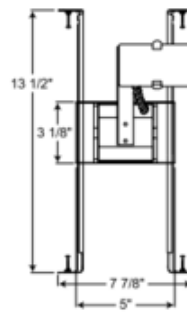

# TC19 3 Inch Square Non-IC Housing And Trim

**Description:**

TC19 3 inch square mini-downlight fixture is designed for use in non-insulated areas. If installed where insulation is present, the insulation must be pulled back 3 inches from all sides of the housing. Shipped as a complete unit with a White trim and Black baffle. Suitable for new or remodel installation. One 60 watt, 120 volt PAR16 lamp or LED equivalent is required, but not included. UL listed for through-branch wiring and damp locations. 13.5 inch length x 7.9 inch width x 5.9 inch height.

**Technical Information**

Function: Downlight  
 Ceiling Type: Drywall with Trim  
 Housing Type: New Construction NON IC  
 Housing Height: 6"  
 Aperture Shape: Square  
 Aperture Size: 2.500"  
 Product Dimensions: 3.25in sq ceiling cutout

3 1/4" SQ. CEILING CUTOUT

Product Number: <b>JUN26379</b>			
Company:		Fixture Type:	Date: Apr 21, 2018
Project:		Approved By:	

#1000RS-TC19194-00311-BKWH

Fax: (773) 883-6131

Phone: 866-954-4489

Address: 1718 W. Fullerton Ave. Chicago IL 60614