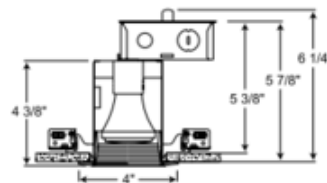

# TC19 3 Inch Square Non-IC Housing And Trim

**Description:**

TC19 3 inch square mini-downlight fixture is designed for use in non-insulated areas. If installed where insulation is present, the insulation must be pulled back 3 inches from all sides of the housing. Shipped as a complete unit with a White trim and Black baffle. Suitable for new or remodel installation. One 60 watt, 120 volt PAR16 lamp or LED equivalent is required, but not included. UL listed for through-branch wiring and damp locations. 13.5 inch length x 7.9 inch width x 5.9 inch height.

Shown in: White / Black Alzak

List Price: \$111.00  
 Our Price: \$66.60

Shade Color: N/A  
 Body Finish: White / Black Alzak  
 Lamp: 1 x PAR16/Medium (E26)/60W/120V Halogen  
 1 x PAR16/Medium (E26)/120V LED  
 Wattage: 60W  
 Dimmer: Dimmable  
 Dimensions: 13.5"L x 5.9"H x 7.9"W

**Technical Information**

Function: Downlight  
 Ceiling Type: Drywall with Trim  
 Housing Type: New Construction NON IC  
 Housing Height: 6"  
 Aperture Shape: Square  
 Aperture Size: 2.500"  
 Product Dimensions: 3.25in sq ceiling cutout