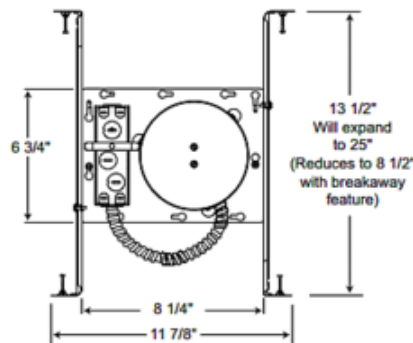

TC20 5 Inch New Construction Non-IC Housing

Description:

TC20 5 Inch Universal Non-IC New Construction Housing is designed for use in non-insulated areas. If installed where insulation is present, the insulation must be pulled back 3 inches from all sides of the housing. Accommodates ceiling thickness up to 1 inch. One 120 volt, A19, BR30, PAR30, PAR20, R20, PAR30L or A15 medium base lamp or LED equivalent is required, but not included. Lamp type and wattage dependent upon housing/trim combination (see attached Juno manufacturer specification). Incandescent/halogen dimmable with a standard incandescent dimmer. Consult lamp manufacturer for dimmer compatibility when using an LED equivalent lamp. UL listed for through-branch wiring, damp locations and IP. Trims 210N, 211 and 212N are wet location approved for covered ceiling applications. Trims 215 and 216 are wet location approved for covered ceiling applications when used with outdoor rated lamps. 11.9 inch length x 6.75 inch width x 7.5 inch height. A complete fixture includes a housing and trim, sold separately.

Technical Information:

- Ceiling Type: Drywall with trim
- Housing Type: New Construction Non-IC
- Housing Height: 7.5 inch
- Aperture Size: 5.63 inch
- Product Dimensions: 5.63 inch ceiling cutout

5 5/8" CEILING CUTOUT