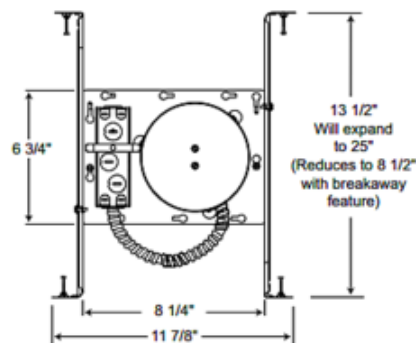

BRAND

Juno Lighting

DESCRIPTION

TC20 5 Inch Universal Non-IC New Construction Housing is designed for use in non-insulated areas. If installed where insulation is present, the insulation must be pulled back 3 inches from all sides of the housing. Accommodates ceiling thickness up to 1 inch. Lamp type and wattage dependent upon housing/trim combination (see attached Juno manufacturer specification). Incandescent/halogen dimmable with a standard incandescent dimmer. Consult lamp manufacturer for dimmer compatibility when using an LED equivalent lamp. UL listed for through-branch wiring, damp locations and IP. Trims 210N, 211 and 212N are wet location approved for covered ceiling applications. Trims 215 and 216 are wet location approved for covered ceiling applications when used with outdoor rated lamps. 11.9 inch length x 6.75 inch width x 7.5 inch height. A complete fixture includes a housing and trim, sold separately.

Shown in: Aluminum

TRIM COLOR	N/A
BODY FINISH	Aluminum
WATTAGE	N/A
DIMMER	Dimmable
DIMENSIONS	11.9"L x 6.75"W x 7.5"H
BULB NOT INCLUDED	
LAMP	1 x BR30/Medium (E26)/120V Incandescent 1 x A19/Medium (E26)/120V LED 1 x PAR20/Medium (E26)/120V Halogen 1 x PAR20/Medium (E26)/120V LED 1 x PAR30L/Medium (E26)/120V Halogen

Technical Information

CEILING TYPE	Drywall with Trim
HOUSING TYPE	New Construction NON IC
HOUSING HEIGHT	8"
PRODUCT DIMENSIONS	Ceiling Cutout: 5.63 in

SPEC # JUN26382

5 5/8" CEILING CUTOUT

COMPANY	PROJECT	FIXTURE TYPE	APPROVED BY	DATE