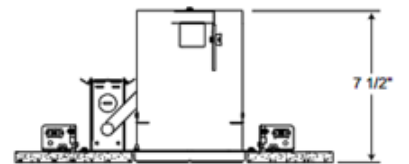

TC20 5 Inch New Construction Non-IC Housing

Description:

TC20 5 Inch Universal Non-IC New Construction Housing is designed for use in non-insulated areas. If installed where insulation is present, the insulation must be pulled back 3 inches from all sides of the housing. Accommodates ceiling thickness up to 1 inch. One 120 volt, A19, BR30, PAR30, PAR20, R20, PAR30L or A15 medium base lamp or LED equivalent is required, but not included. Lamp type and wattage dependent upon housing/trim combination (see attached Juno manufacturer specification). Incandescent/halogen dimmable with a standard incandescent dimmer. Consult lamp manufacturer for dimmer compatibility when using an LED equivalent lamp. UL listed for through-branch wiring, damp locations and IP. Trims 210N, 211 and 212N are wet location approved for covered ceiling applications. Trims 215 and 216 are wet location approved for covered ceiling applications when used with outdoor rated lamps. 11.9 inch length x 6.75 inch width x 7.5 inch height. A complete fixture includes a housing and trim, sold separately.

Technical Information:

- Ceiling Type: Drywall with trim
- Housing Type: New Construction Non-IC
- Housing Height: 7.5 inch
- Aperture Size: 5.63 inch
- Product Dimensions: 5.63 inch ceiling cutout

5 5/8" CEILING CUTOUT