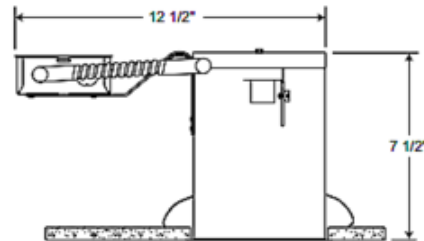

TC20R 5 Inch Remodel Non-IC Housing

Description:

TC20R 5 Inch Universal Non-IC Remodel Housing is for remodel application where back side of ceiling is not accessible. Installs through an opening in the ceiling from below. Secured in place by factory installed remodel springs. Accommodates ceiling thickness up to 1 1/8 inch. Design for use in non-insulated areas. If installed where insulation is present, the insulation must be pulled back 3 inches from all sides of the housing. One 120 volt, A19, BR30, PAR30, PAR20, R20, PAR30L or A15 medium base lamp or LED equivalent is required, but not included. Lamp type and wattage dependent upon housing/trim combination (see attached Juno manufacturer specification). Incandescent/halogen dimmable with a standard incandescent dimmer. Consult lamp manufacturer for dimmer compatibility when using an LED equivalent lamp. UL listed for through-branch wiring, damp locations and IP. Trims 210N, 211 and 212N are wet location approved for covered ceiling applications. Trims 215 and 216 are wet location approved for covered ceiling applications when used with outdoor rated lamps. 12.5 inch length x 5.9 inch width x 7.5 inch height. A complete fixture includes a housing and trim, sold separately.

Technical Information

- Ceiling Type: Drawn with trim
- Housing Type: See Code, Non-IC
- Housing Height: 7.5 inch
- Aperture Size: 5.9 inch
- Product Dimensions: 5.50 inch ceiling cutout

5 1/2" CEILING CUTOUT