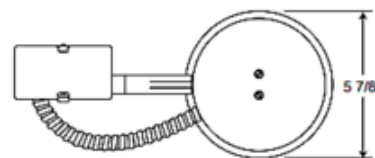

TC20R 5 Inch Remodel Non-IC Housing

Description:

TC20R 5 Inch Universal Non-IC Remodel Housing is for remodel application where back side of ceiling is not accessible. Installs through an opening in the ceiling from below. Secured in place by factory installed remodel springs. Accommodates ceiling thickness up to 1 1/8 inch. Design for use in non-insulated areas. If installed where insulation is present, the insulation must be pulled back 3 inches from all sides of the housing. One 120 volt, A19, BR30, PAR30, PAR20, R20, PAR30L or A15 medium base lamp or LED equivalent is required, but not included. Lamp type and wattage dependent upon housing/trim combination (see attached Juno manufacturer specification). Incandescent/halogen dimmable with a standard incandescent dimmer. Consult lamp manufacturer for dimmer compatibility when using an LED equivalent lamp. UL listed for through-branch wiring, damp locations and IP. Trims 210N, 211 and 212N are wet location approved for covered ceiling applications. Trims 215 and 216 are wet location approved for covered ceiling applications when used with outdoor rated lamps. 12.5 inch length x 5.9 inch width x 7.5 inch height. A complete fixture includes a housing and trim, sold separately.

Technical Information

- Ceiling Type: Drawn with trim
- Housing Type: See Code, Non-IC
- Housing Height: 7.5 inch
- Aperture Size: 5.9 inch
- Product Dimensions: 5.50 inch ceiling cutout

5 1/2" CEILING CUTOUT