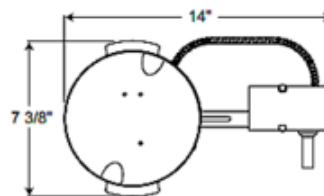

# TC928R 6 Inch Slope Ceiling Non-IC Remodel Housing

Shown in: White

List Price: \$84.36  
 Our Price: \$50.62

- Shade Color: N/A  
 Body Finish: White  
 Lamp:
- 1 x PAR38/Medium (E26)/150W/120V Halogen
  - 1 x PAR38/Medium (E26)/120V LED
  - 1 x A19/Medium (E26)/120V Incandescent
  - 1 x A19/Medium (E26)/120V Incandescent
  - 1 x A19/Medium (E26)/120V LED
  - 1 x PAR16/Medium (E26)/120V Halogen
  - 1 x PAR16/Medium (E26)/120V LED
  - 1 x PAR30S/Medium (E26)/120V Halogen
  - 1 x PAR30S/Medium (E26)/120V LED

**Technical Information:**

- Ceiling Type: Sloped
- Housing Type: Slope Non-IC
- Housing Height: 9"
- Aperture Size: 14"
- Wattage: 150W

**Description:**

TC928R 6 Inch Slope Ceiling Non-IC Remodel Housing for use in slope ceiling applications with a 7/12 to 12/12 pitch (30 to 45 degrees) where the back side of ceiling is not accessible. Installs through an opening in ceiling from below. Adjustable fixture height between 7 3/8 inch minimum to 9 inch maximum. For 2x8 or 2x10 construction. Secures in place with factory supplied remodel clips. Designed for use in non-insulated areas. If installed where insulation is present, the insulation must be pulled back 3 inches from all sides of the housing. Adjustable to position lamp perpendicular to floor. One 120 volt, PAR38, PAR30, BR30, PAR16 or A19 medium base halogen/incandescent or LED equivalent lamp is required, but not included. Halogen and incandescent lamps dimmable using a standard incandescent dimmer. Consult lamp manufacturer for dimmer compatibility when using an LED equivalent lamp. Lamp type and wattage dependent upon housing/trim combination (see attached Juno manufacturer specification). UL listed for through-branch wiring, damp locations and IP. Wet location approved for covered ceiling applications. 14 inch length x 7.4 inch width x 9 inch height. A complete fixture includes a housing and trim, sold separately.