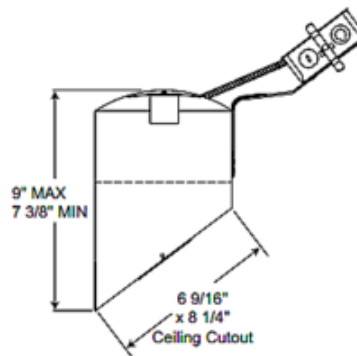

# TC928R 6 Inch Slope Ceiling Non-IC Remodel Housing

Shown in: White

List Price: \$84.36  
 Our Price: \$50.62

- Shade Color: N/A  
 Body Finish: White  
 Lamp:
- 1 x PAR38/Medium (E26)/150W/120V Halogen
  - 1 x PAR38/Medium (E26)/120V LED
  - 1 x A19/Medium (E26)/120V Incandescent
  - 1 x A19/Medium (E26)/120V Incandescent
  - 1 x A19/Medium (E26)/120V LED
  - 1 x PAR16/Medium (E26)/120V Halogen
  - 1 x PAR16/Medium (E26)/120V LED
  - 1 x PAR30S/Medium (E26)/120V Halogen
  - 1 x PAR30S/Medium (E26)/120V LED

**Technical Information:**

- Ceiling Type: Sloped
- Housing Type: Slope Non-IC
- Housing Height: 9"
- Aperture Size: 14"
- Wattage: 150W

**Description:**

TC928R 6 Inch Slope Ceiling Non-IC Remodel Housing for use in slope ceiling applications with a 7/12 to 12/12 pitch (30 to 45 degrees) where the back side of ceiling is not accessible. Installs through an opening in ceiling from below. Adjustable fixture height between 7 3/8 inch minimum to 9 inch maximum. For 2x8 or 2x10 construction. Secures in place with factory supplied remodel clips. Designed for use in non-insulated areas. If installed where insulation is present, the insulation must be pulled back 3 inches from all sides of the housing. Adjustable to position lamp perpendicular to floor. One 120 volt, PAR38, PAR30, BR30, PAR16 or A19 medium base halogen/incandescent or LED equivalent lamp is required, but not included. Halogen and incandescent lamps dimmable using a standard incandescent dimmer. Consult lamp manufacturer for dimmer compatibility when using an LED equivalent lamp. Lamp type and wattage dependent upon housing/trim combination (see attached Juno manufacturer specification). UL listed for through-branch wiring, damp locations and IP. Wet location approved for covered ceiling applications. 14 inch length x 7.4 inch width x 9 inch height. A complete fixture includes a housing and trim, sold separately.