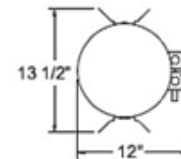

TC963 Aculux 5 In PAR Non-IC Housing

Description:

5 inch Aculux PAR30 TC housing designed for use in non-insulated areas or where insulation is spaced at least 3 inches from housing. Features 361 degree rotation and 35 degree tilt. One 75 watt, 120 volt PAR30 medium base halogen or LED equivalent lamp is required, but not included. PAR30 halogen is dimmable with a standard incandescent dimmer. Consult lamp manufacturer for dimmer compatibility when using LED equivalent lamps. UL listed for through-branch wiring, damp locations and IP. Product thermally protected against improper use of lamps or insulation. 13.5 inch length x 12 inch width x 9 inch height. A complete fixture includes a housing and trim, sold separately.

Technical Information

Ceiling Type: Drywall with Trim
 Housing Type: Remodel NON IC
 Housing Height: 9"
 Aperture Shape: Round
 Aperture Size: 0.000"

6 7/8" CEILING CUTOUT

Product Number: JUN26402			
Company:		Fixture Type:	Date: Apr 23, 2018
Project:		Approved By:	