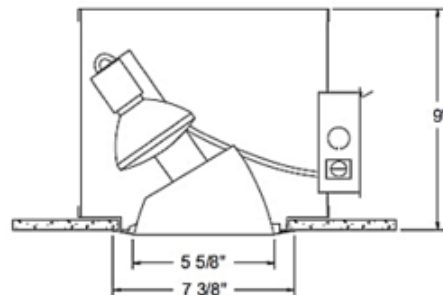

TC963 Aculux 5 In PAR Non-IC Housing

Description:

5 inch Aculux PAR30 TC housing designed for use in non-insulated areas or where insulation is spaced at least 3 inches from housing. Features 361 degree rotation and 35 degree tilt. One 75 watt, 120 volt PAR30 medium base halogen or LED equivalent lamp is required, but not included. PAR30 halogen is dimmable with a standard incandescent dimmer. Consult lamp manufacturer for dimmer compatibility when using LED equivalent lamps. UL listed for through-branch wiring, damp locations and IP. Product thermally protected against improper use of lamps or insulation. 13.5 inch length x 12 inch width x 9 inch height. A complete fixture includes a housing and trim, sold separately.

Technical Information

Ceiling Type: Drywall with Trim
 Housing Type: Remodel NON IC
 Housing Height: 9"
 Aperture Shape: Round
 Aperture Size: 0.000"

6 7/8" CEILING CUTOUT

Product Number: JUN26402			
Company:		Fixture Type:	Date: Apr 23, 2018
Project:		Approved By:	