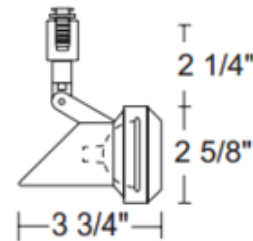

TL109 MR16 Slant Track Fixture 12V

Description:

TL109 MR16 Slant Track Fixture provides high intensity display and accent lighting using small scale, high-styled, track lights. Features 90 degree vertical aiming capability and 358 degree rotation. Glass lens included with lamp holder. A wide variety of light control accessories, sold separately, complete the offering. Finish available in White or Black. One 50 watt, 12 volt GU5.3 MR16 bulb is required, but not included. UL listed. Compatible with Juno Lighting Trac 12 and Trac 12/25 low voltage track systems.

Shown in: White

List Price: \$117.66
Our Price: \$70.60

Shade Color: N/A
Body Finish: White
Lamp: 1 x MR16/GU5.3 (bipin)/50W/12V Halogen
 1 x MR16/GU5.3 (bipin)/12V LED
Wattage: 50W
Dimmer: Dimmable
Dimensions: 4.9"L x 2.63"W x 3.75"D