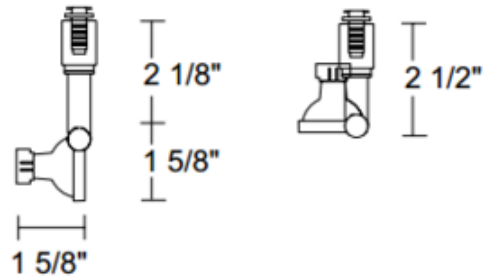

TL110 MR11 Mini-Gimbal Ring Track Fixture 12V

Description:

TL110 MR11 Mini Gimbal Ring Track Fixture provides high intensity display and accent lighting using a small scale, high-styled track fixture. Features 90 degree vertical aiming capability and 358 degree rotation, one locking knob provided. Glass lens included with each fixture. Finish available in White or Black. One 35 watt, low voltage GU4 MR11 bulb is required, but not included. UL listed. Compatible with Juno Lighting Trac 12 and Trac 12/25 low voltage track systems.

Shown in: White

List Price: \$57.72
 Our Price: \$34.63

Shade Color: N/A
 Body Finish: White
 Lamp: 1 x MR11/GU4/35W/12V Halogen
 1 x MR11/GU4/12V LED
 Wattage: 35W
 Dimmer: Dimmable
 Dimensions: 3.75"L x 1.63"W x 1.63"D