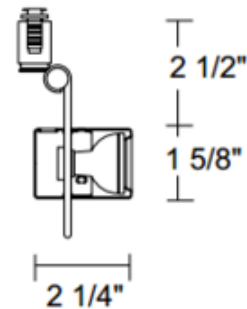

BRAND

Juno Lighting

DESCRIPTION

TL112 MR11 Mini Cylinder Track Fixture provides high intensity display and accent lighting using a small scale, high-styled track fixture. Features 90 degree vertical aiming capability and 358 degree rotation, and two locking knobs provided. Glass lens included with each fixture. Finish available in White, Black, or Satin Chrome. One 20 watt, low voltage MR11 bulb is required, but not included. Compatible with Juno Lighting Trac 12 and Trac 12/25 low voltage track systems.

SHADE COLOR	N/A
BODY FINISH	White
WATTAGE	20W
DIMMER	Dimmable
DIMENSIONS	4.13"L x 1.63"W x 2.25"D
BULB NOT INCLUDED	
LAMP	1 x MR11/GU4/20W/12V Halogen 1 x MR11/GU4/12V LED

SPEC # JUN26449

COMPANY	PROJECT	FIXTURE TYPE	APPROVED BY	DATE