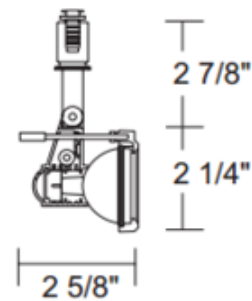

TL116 Trac 12 MR16 Delta 200 Track Fixture 12V

Description:

TL116 Trac 12 MR16 Delta 200 Spotlight features an angular, die cast body and rod-supported lamp bezel creating a semi-exposed technical appearance. Finish available in White, Black or Silver. 90 degree vertical aiming capability and 358 degree rotation. One 50 watt, 12 volt GU5.3 MR16 lamp is required, but not included. Glass lens included with lampholder. Optical accessories available, sold separately. UL listed. Compatible with Juno Lighting Trac 12 low voltage track system.

Shown in: White

List Price: \$82.14
 Our Price: \$49.28

Shade Color: N/A
 Body Finish: White
 Lamp: 1 x MR16/GU5.3 (bipin)/50W/12V Halogen
 1 x MR16/GU5.3 (bipin)/12V LED
 Wattage: 50W
 Dimmer: Low Voltage Electronic
 Dimensions: 2.63"H x 2.25"W