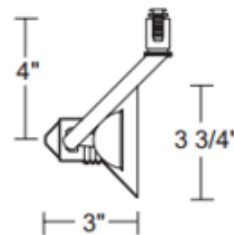

TL117 Trac 12 MR16 Flyback Track Fixture 12V

Description:

TL117 Trac 12 MR16 Flyback Spotlight Track Fixture provides high intensity display and accent lighting using small scale, high-styled, track lights. Features 90 degree vertical aiming capability and 358 degree rotation. Glass lens included with lamp holder. A wide variety of light control accessories (sold separately) complete the offering. Finish available in White or Black. One 50 watt, 12 volt, GU5.3 MR16 halogen lamp is required, but not included. UL listed. For use with Juno Lighting Trac 12 low voltage track system.

Shown in: White

List Price: \$82.14
 Our Price: \$49.28

Shade Color: N/A
 Body Finish: White
 Lamp: 1 x MR16/GU5.3 (bipin)/50W/12V Halogen
 1 x MR16/GU5.3 (bipin)/12V LED
 Wattage: 50W
 Dimmer: Low Voltage Electronic
 Dimensions: 4"L x 3"H x 3.75"W