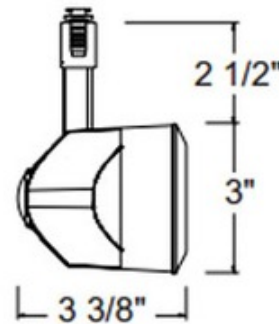

TL140 MR16 Gyrus Track Fixture 12V

Description:

TL140 Gyrus MR16 Track Fixture combines dramatic aerodynamic styling with an integrated accessory holder that accepts up to two standard 2 inch diameter lenses and louvers. The snap-on design makes this an easy to accessorize fixture for more demanding display lighting applications. Features 90 degree vertical aiming capability and 358 degree rotation. Die-cast aluminum lamp housing available in White, Black or Silver finish. Extruded aluminum support stem conceals lamp lead wires. Glass lens included. May be used with up to two 2 inch accessories simultaneously, sold separately. One 50 watt 12 volt GU5.3 MR16 bulb is required, but not included. UL listed. Compatible with Juno Lighting Trac 12 and Trac 12/25 low voltage track system.

Shown in: White

List Price: \$104.34
Our Price: \$62.60

Shade Color: N/A
Body Finish: White
Lamp: 1 x MR16/GU5.3 (bipin)/50W/12V Halogen
 1 x MR16/GU5.3 (bipin)/12V LED
Wattage: 50W
Dimmer: Dimmable
Dimensions: 5.5"L x 3"W x 3.38"D