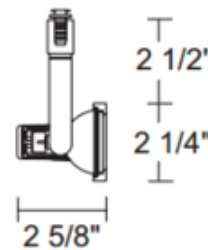

TL143 MR16 Notchback Track Fixture 12V

Description:

TL143 MR16 Notchback Track Fixture provides high intensity display and accent lighting using small scale, high-styled, track lights. Features 90 degree vertical aiming capability and 358 degree rotation. Glass lens included with lamp holder. A wide variety of light control accessories, sold separately, complete the offering. Finish available in White or Black. One 50 watt, 12 volt GU5.3 MR16 bulb is required, but not included. UL listed. Compatible with Juno Lighting Trac 12 and Trac 12/25 low voltage track systems.

Shown in: White

List Price: \$62.16
Our Price: \$37.30

Shade Color: N/A
Body Finish: White
Lamp: 1 x MR16/GU5.3 (bipin)/50W/12V Halogen
 1 x MR16/GU5.3 (bipin)/12V LED
Wattage: 50W
Dimmer: Dimmable
Dimensions: 4.75"L x 2.25"W x 2.63"D