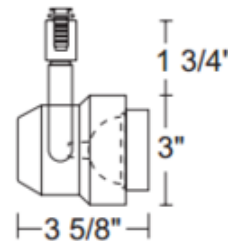

TL191 MR16 Studio II Track Fixture 12V

Description:

TL191 MR16 Studio II Track Fixture provides high intensity display and accent lighting using small scale, high-styled, track lights. Features 90 degree vertical aiming capability and 358 degree rotation. Glass lens included with lamp holder. A wide variety of light control accessories, sold separately, complete the offering. Finish available in White, Black or Silver. One 50 watt, 12 volt GU5.3 MR16 bulb is required, but not included. UL listed. For use with Juno Lighting Trac 12 and Trac 12/25 low voltage track systems.

Shown in: White

List Price: \$95.46
Our Price: \$57.28

Shade Color: N/A
Body Finish: White
Lamp: 1 x MR16/GU5.3 (bipin)/50W/12V Halogen
 1 x MR16/GU5.3 (bipin)/12V LED
Wattage: 50W
Dimmer: Dimmable
Dimensions: 4.75"L x 3"W x 3.63"D