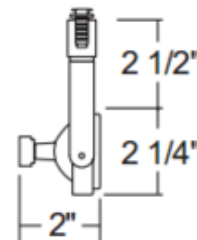

# TL196 MR16 Gimbal Ring Track Fixture 12V

**Description:**

TL196 MR16 Gimbal Ring Track Fixture provides high intensity display and accent lighting using small scale, high-styled, track lights. Features 90 degree vertical aiming capability and 358 degree rotation. Glass lens included with lamp holder. A wide variety of light control accessories, sold separately, complete the offering. Finish available in White or Black. One 50 watt, 12 volt GU5.3 MR16 bulb is required, but not included. UL listed. For use with Juno Lighting Trac 12 and Trac 12/25 low voltage track systems.

Shown in: Black

List Price: \$39.96  
 Our Price: \$23.98

Shade Color: N/A  
 Body Finish: Black  
 Lamp: 1 x MR16/GU5.3 (bipin)/50W/12V Halogen  
 1 x MR16/GU5.3 (bipin)/12V LED  
 Wattage: 50W  
 Dimmer: Dimmable  
 Dimensions: 4.75"L x 2.25"W x 2"D