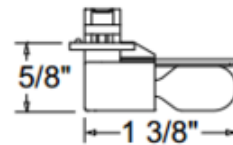

# TL201 Wedge Base Xenon Lamp Holder

**Description:**

TL201 Wedge Base Lamp Holder is ideal for linear lighting applications. Includes a stationary reflector to forward project more of the 360 degree light from the lamp. Offers a more symmetrical light distribution and a slightly higher output that is optimal for cove lighting applications. Finish available in White or Black. One 10 watt, low voltage T3.25 wedge base xenon lamp is required, but not included. 20,000 hour average lamp life. Does not require lenses or special handling. 1.38 inch width x .63 inch height. UL Listed. Compatible with Juno Lighting Trac 12 and Trac 12/25 low voltage track systems.

Shown in: White

List Price: \$8.88  
 Our Price: \$5.33

Shade Color: N/A  
 Body Finish: White  
 Lamp: 1 x T3/WEDGE/10W/12V Halogen  
 Wattage: 10W  
 Dimmer: Dimmable  
 Dimensions: 0.63"H x 1.38"W

Product Number: <b>JUN26482</b>			
Company:		Fixture Type:	Date: Apr 21, 2018
Project:		Approved By:	