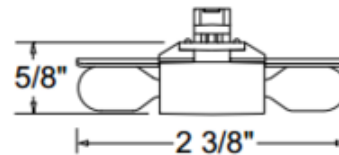

TL202 Wedge Base Dual Xenon Lamp Holder

Description:

TL202 Wedge Base Dual Lamp Holder is ideal for linear lighting applications. Includes a stationary reflector to forward project more of the 360 degree light from the lamp. Offers a more symmetrical light distribution and a slightly higher output that is optimal for cove lighting applications. Finish available in White or Black. Two 10 watt, low voltage T3.25 wedge base xenon lamps are required, but not included. 20,000 hour average lamp life. Does not require lenses or special handling. 2.38 inch width x .63 inch height. UL Listed. For use with Juno Lighting Trac 12 and Trac 12/25 low voltage track systems.

Shown in: White

List Price: \$15.54
 Our Price: \$9.32

Shade Color: N/A
 Body Finish: White
 Lamp: 2 x T3/WEDGE/10W/12V Halogen
 Wattage: 20W
 Dimmer: N/A
 Dimensions: 0.63"H x 2.38"W

Product Number: JUN26484			
Company:		Fixture Type:	Date: Apr 21, 2018
Project:		Approved By:	