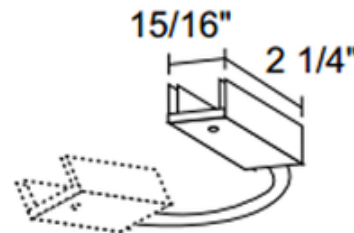

# Trac 12 TL20 Adjustable Joiner

**Description:**

Trac 12 TL20 Adjustable Joiner electrically joins two sections of trac at variable angles. Finish available in Black or White. UL listed. 2.25 inch length x .9 inch width.

Shown in: White

List Price: \$19.31  
 Our Price: \$11.59

Shade Color: N/A  
 Body Finish: White  
 Lamp: N/A  
 Wattage: N/A  
 Dimmer: N/A  
 Dimensions: 2.25"L x 0.9"W

Product Number: <b>JUN26486</b>			
Company:		Fixture Type:	Date: Mar 19, 2018
Project:		Approved By:	