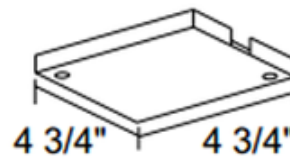

Trac 12 TL21 Outlet Box/T-Bar Ceiling Canopy

Description:

Trac 12 TL21 Outlet Box/T-Bar Ceiling Canopy is used for mounting over an outlet box or in T-bar ceilings. Includes mounting plate and cover with breakouts to feed up to four Trac 12 sections. For T-bar ceilings order one TL37. Finish available in White or Black. UL Listed. 4.75 inch width x 4.75 inch depth. For use with Juno Lighting Trac 12 miniature low voltage trac system.

Shown in: White

List Price: \$18.20
 Our Price: \$10.92

Shade Color: N/A
 Body Finish: White
 Lamp: N/A
 Wattage: N/A
 Dimmer: N/A
 Dimensions: 4.75"W x 4.75"D

Product Number: JUN26490			
Company:		Fixture Type:	Date: Apr 20, 2018
Project:		Approved By:	