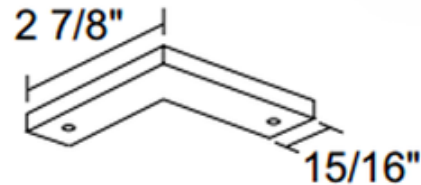

Trac 12 TL24 Right Angle Joiner

Description:

Trac 12 TL24 Right Angle Joiner joins two sections of trac to form a 90 degree angle. Finish available in Black or White. UL listed. 2.9 inch length x .9 inch width x 2.9 inch depth.

Shown in: White

List Price: \$18.54
 Our Price: \$11.12

Shade Color: N/A
 Body Finish: White
 Lamp: N/A
 Wattage: N/A
 Dimmer: N/A
 Dimensions: 2.9"L x 0.94"W x 2.9"D

Product Number: JUN26492			
Company:		Fixture Type:	Date: Mar 17, 2018
Project:		Approved By:	